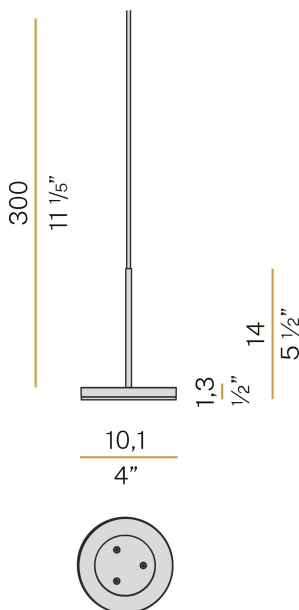

PANZERI

Bella

24V DC
M05202.011.0510

● black

Data sheet

CODE	M05202.011.0510
SYSTEM POWER CONSUMPTION	4.5W
EFFICACY	97lm/W
LIGHT SOURCE	LED
LIGHT SOURCE LIFETIME	L80 (B10) 70.000h
COLOUR TEMPERATURE	2700K Ra>90
LIGHT DISTRIBUTION	diffused
POWER SUPPLY	24V DC
DRIVER	remote not included
NOMINAL LUMINOUS FLUX	460lm
LUMEN OUTPUT	388lm
EFFICIENCY	84.3%
WEIGHT	0,22 Kg
PROTECTION DEGREE	IP40
COLOUR TOLLERANCES	SDCM 3
PACKING DIMENSIONS (CM)	13,0 x 24,0 x 12,0

Multiple suspension lighting fixture for interiors, with direct light emission. Die-cast aluminium structure in white, black, bronze, mat brass or titanium polyacrylic paint. Modelled acrylic diffuser with mat finish. Aluminium closing disk in polyacrylic paint. Suspension kit with rod in brass tube in polyacrylic paint. 3m (118,1") long suspension and power cable in transparent PVC. Provided without power canopy, complete with cable clamp on the cable's free extremity.

Technical drawing

Polar diagram

PANZERI

Bella

Accessories / structure

YPL05207.015

Ivory pleated fabric lampshade, simple snap installation.